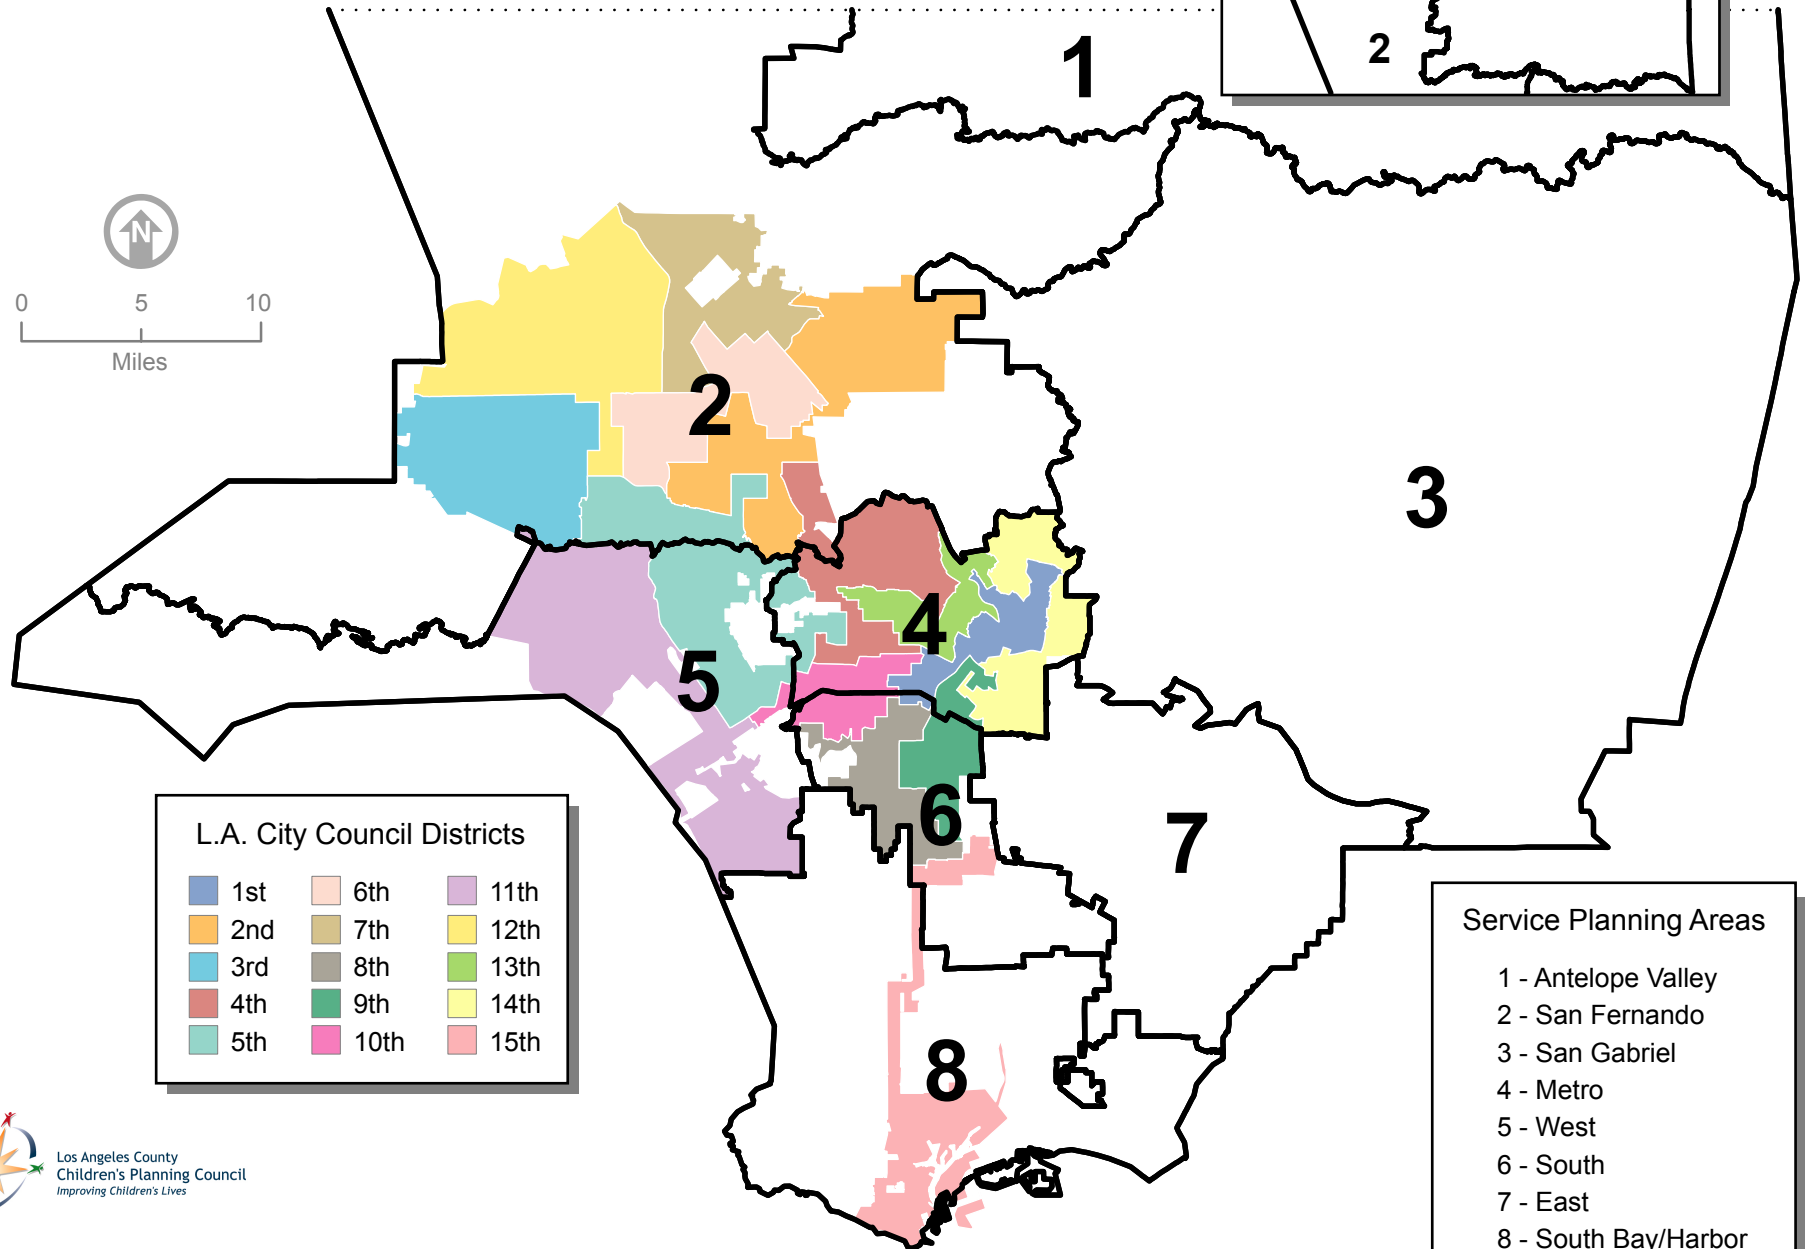

Los Angeles City Council Districts by Los Angeles County Service Planning Area

L.A. City Council Districts		
1st	6th	11th
2nd	7th	12th
3rd	8th	13th
4th	9th	14th
5th	10th	15th

Service Planning Areas
1 - Antelope Valley
2 - San Fernando
3 - San Gabriel
4 - Metro
5 - West
6 - South
7 - East
8 - South Bay/Harbor