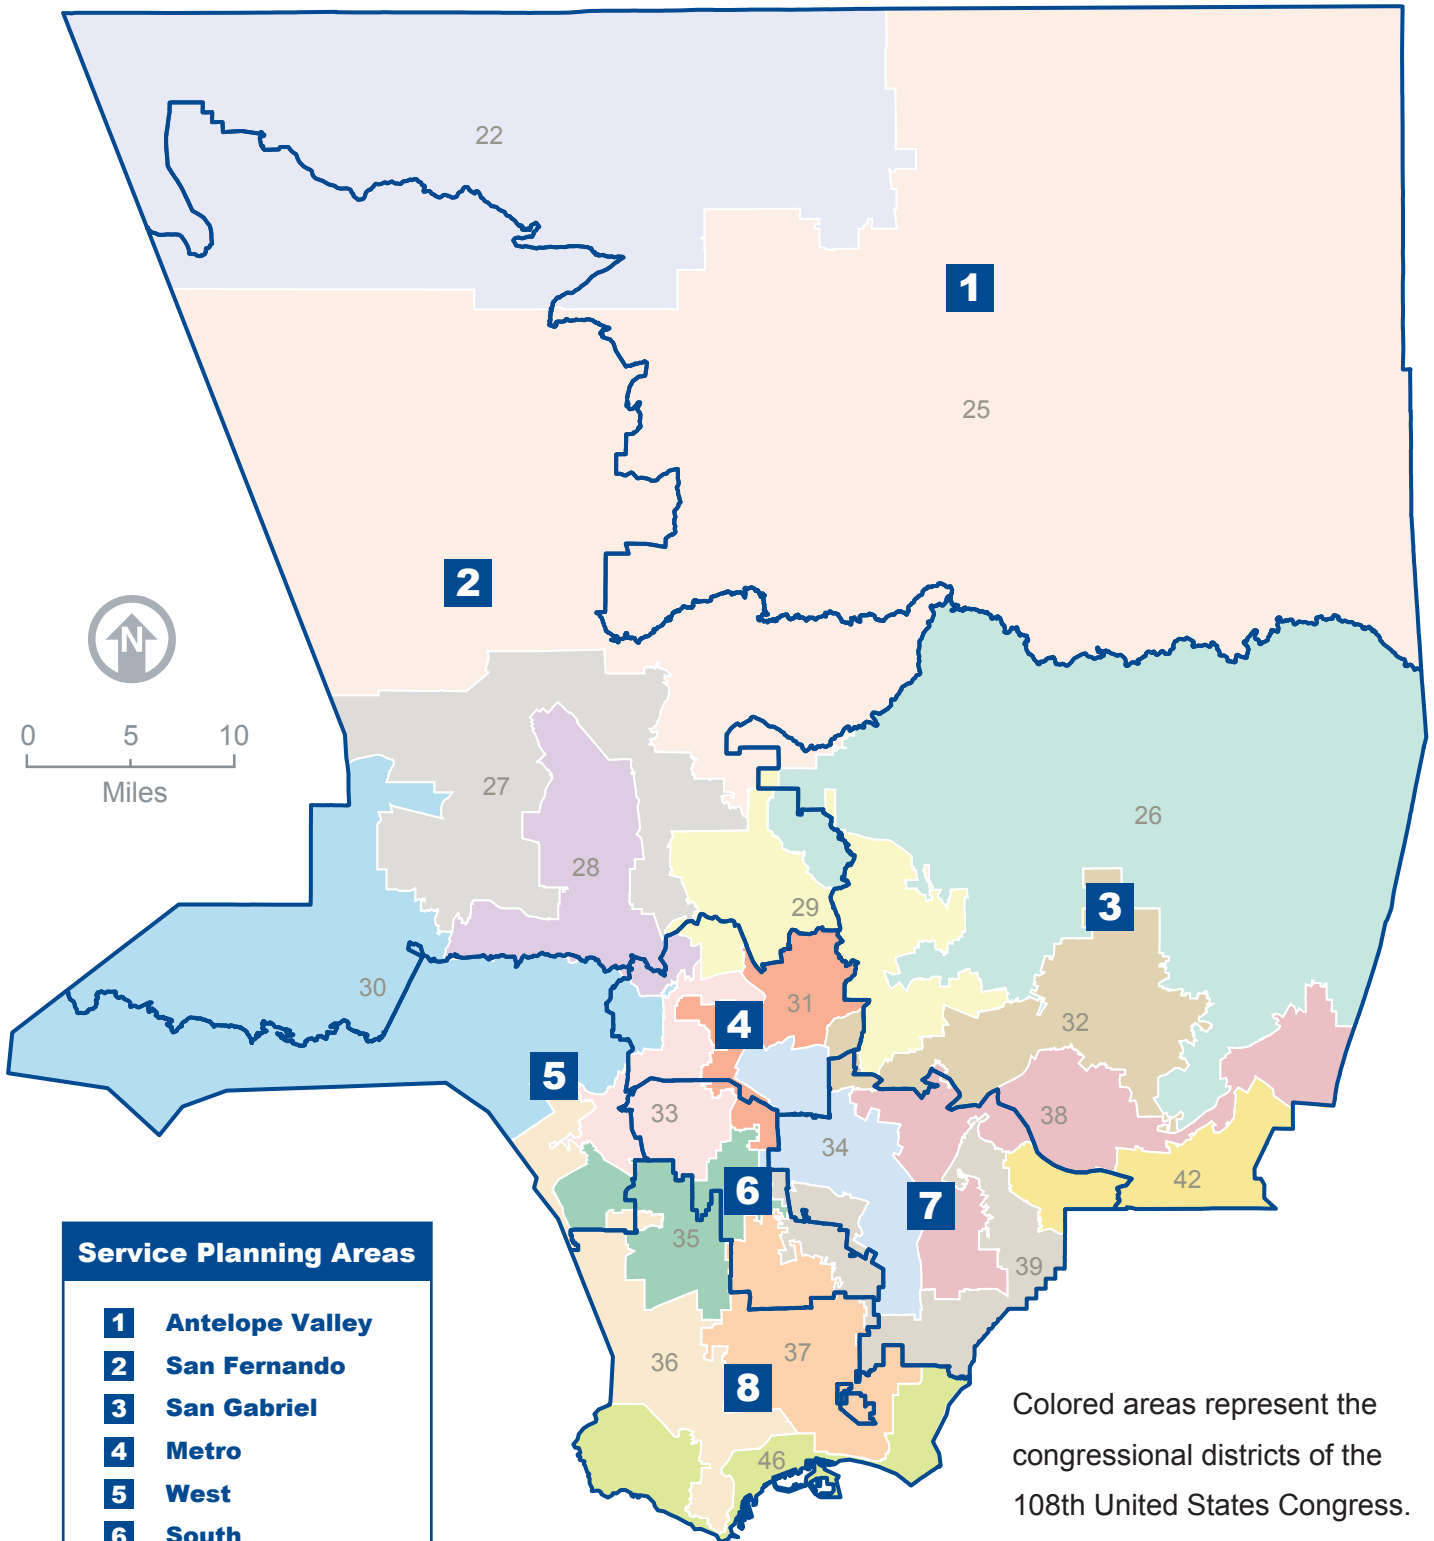

108th UNITED STATES CONGRESSIONAL DISTRICTS

Los Angeles County by Service Planning Area

Colored areas represent the congressional districts of the 108th United States Congress.